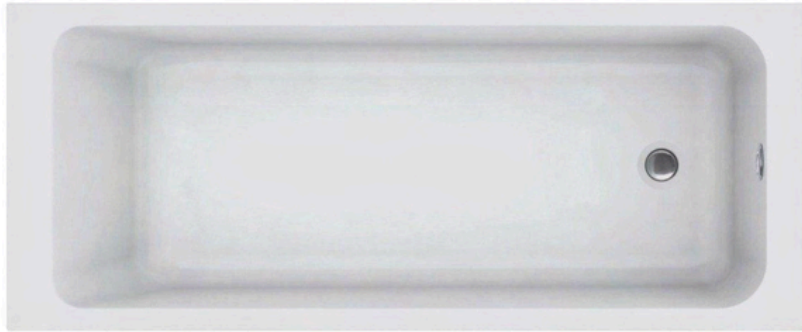

Main Bathroom

Main Bathroom

Main Bathroom

Main Bathroom

Main Bathroom

Main Bathroom

Product Choices

Apollo Super Strong Acrylic Single Ended Bath 1700x700mm

Size: L1700 x W700 x H430
Material: Super Strong Acrylic
Taps & Waste: No Tap Holes
Guarantee: 25 Years
Pre Drilled tap Holes: 0

Product Choices

Chrome Click Clack Bath Waste

Chrome plated plates
ABS overflow pipe
All seals and gaskets

Alternative Finish Options

Matt Black

Brushed Gold

Brushed Nickel

Brushed Bronze

Gunmetal

Product Choices

**Modus Rectangular Single Bath Screen 800X1400
Chrome**