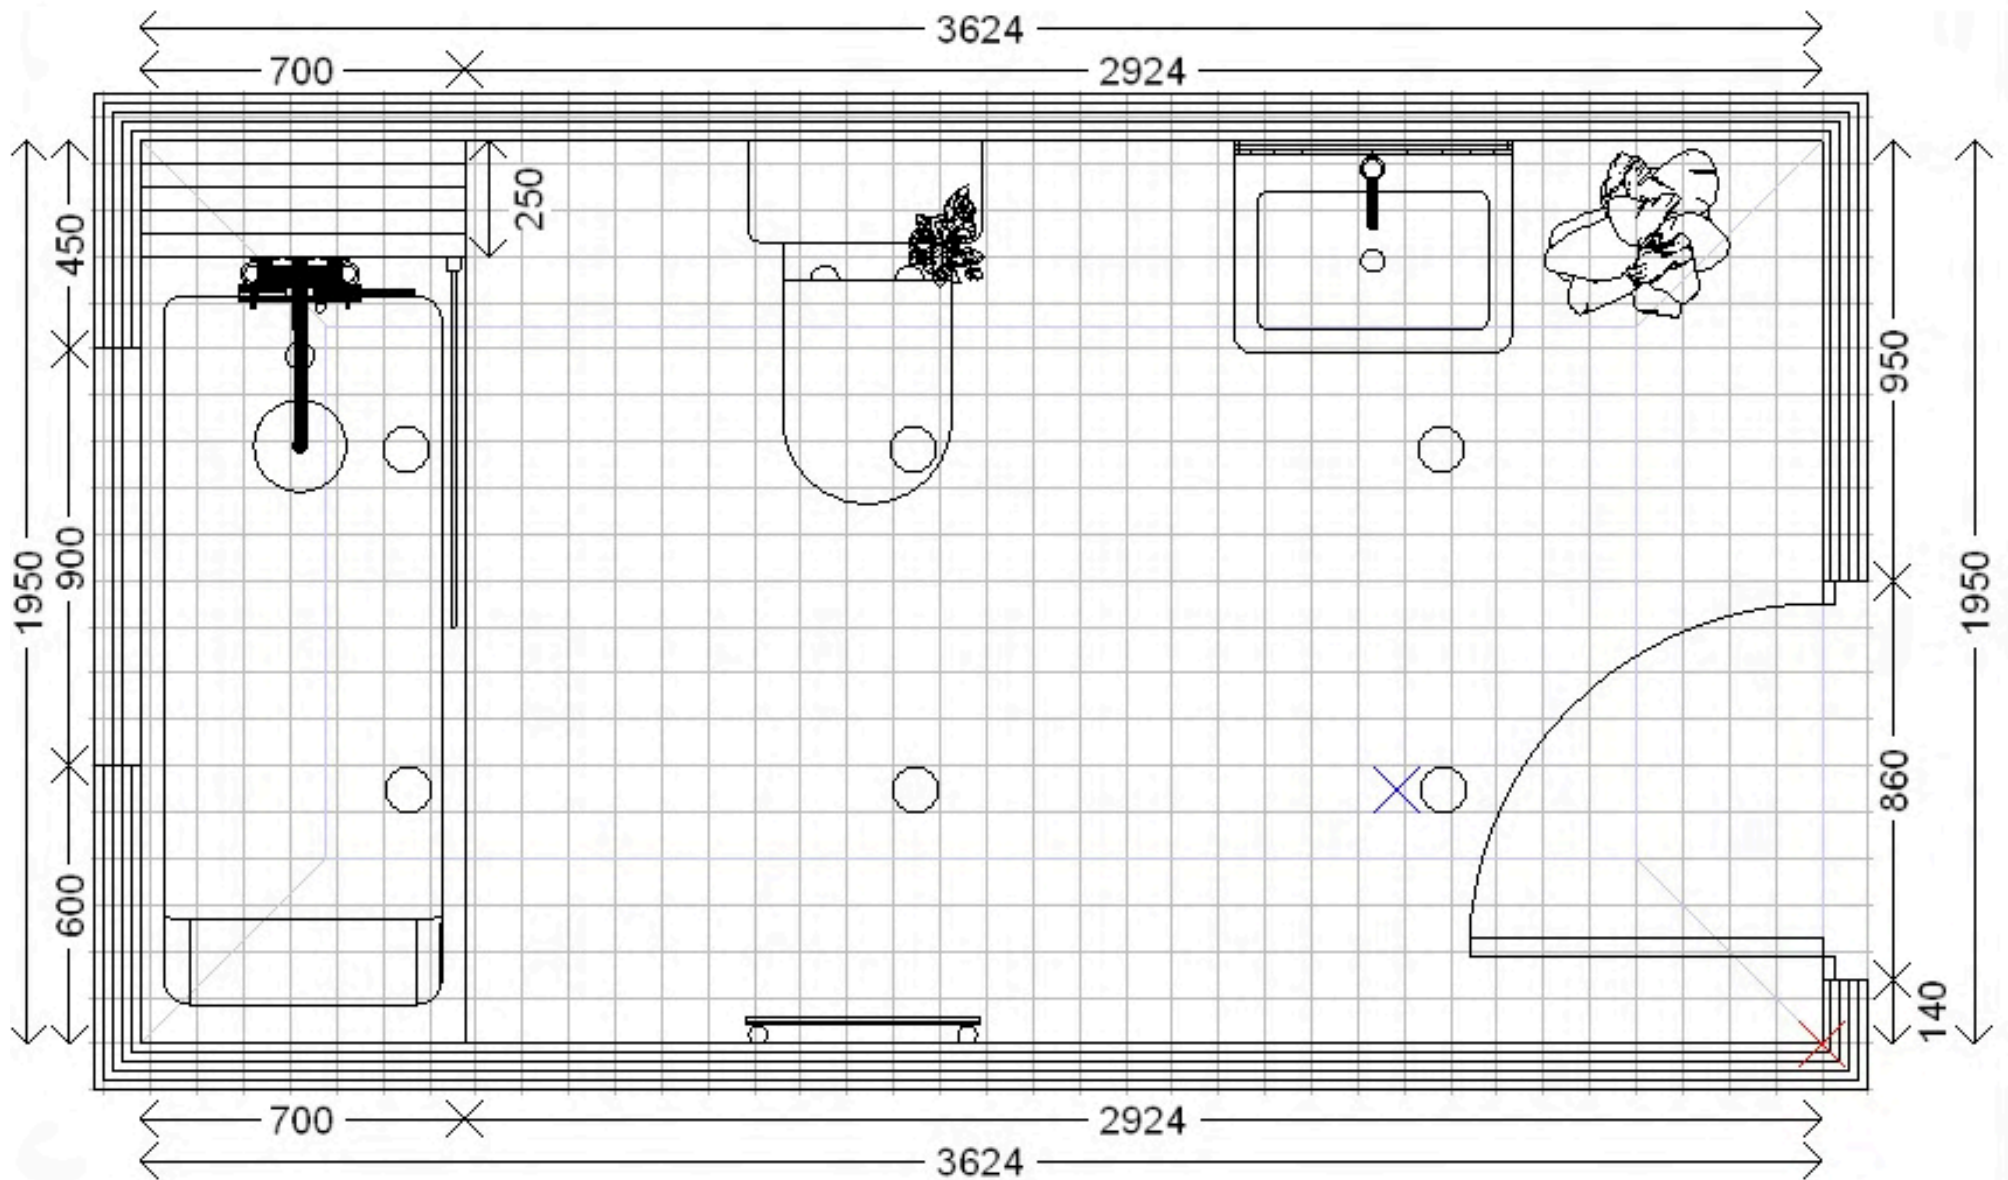

Main Bathroom