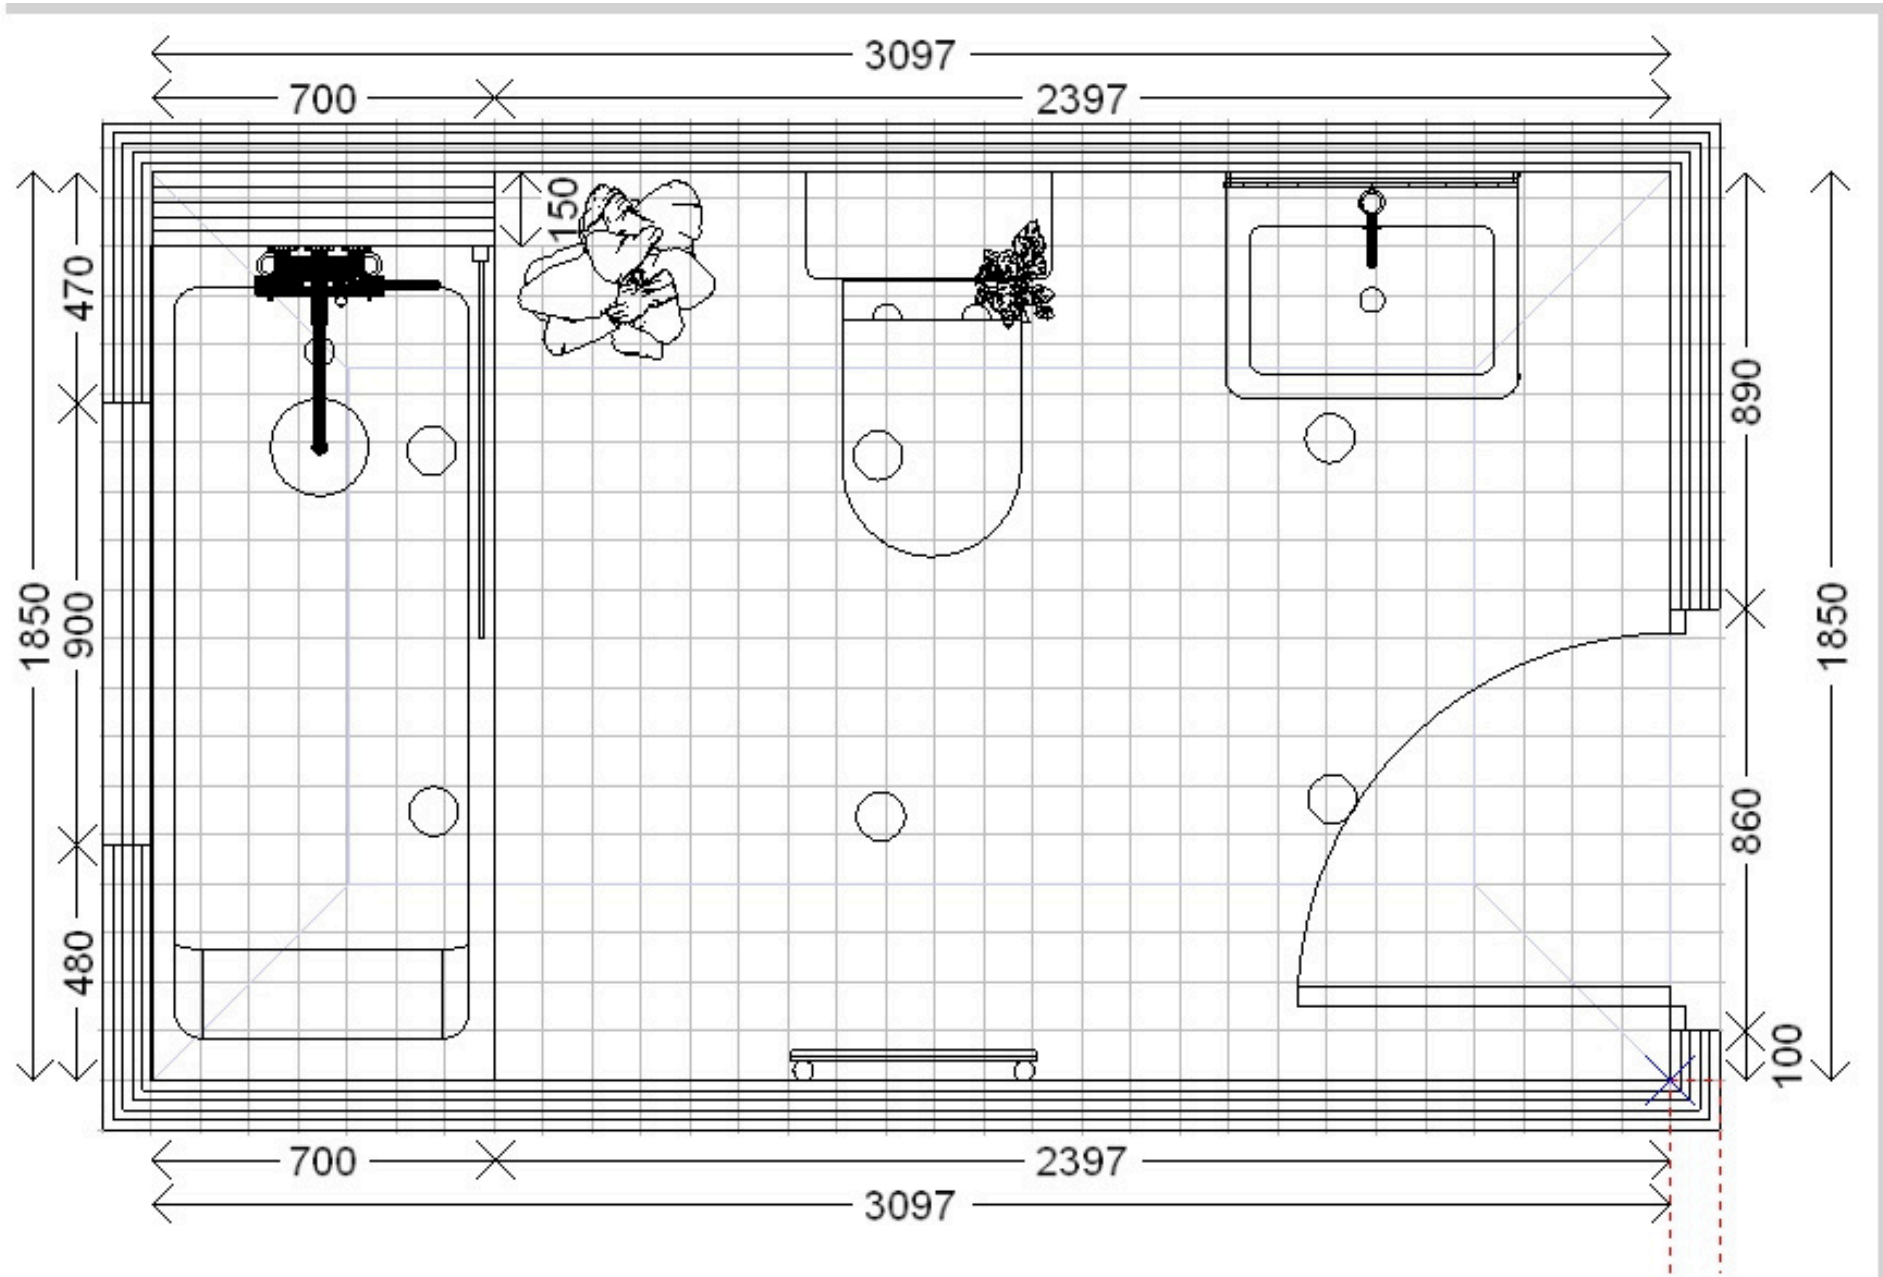

Main Bathroom