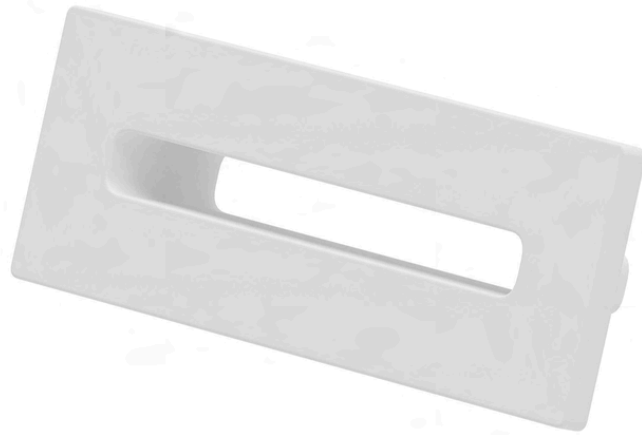

Product Choices