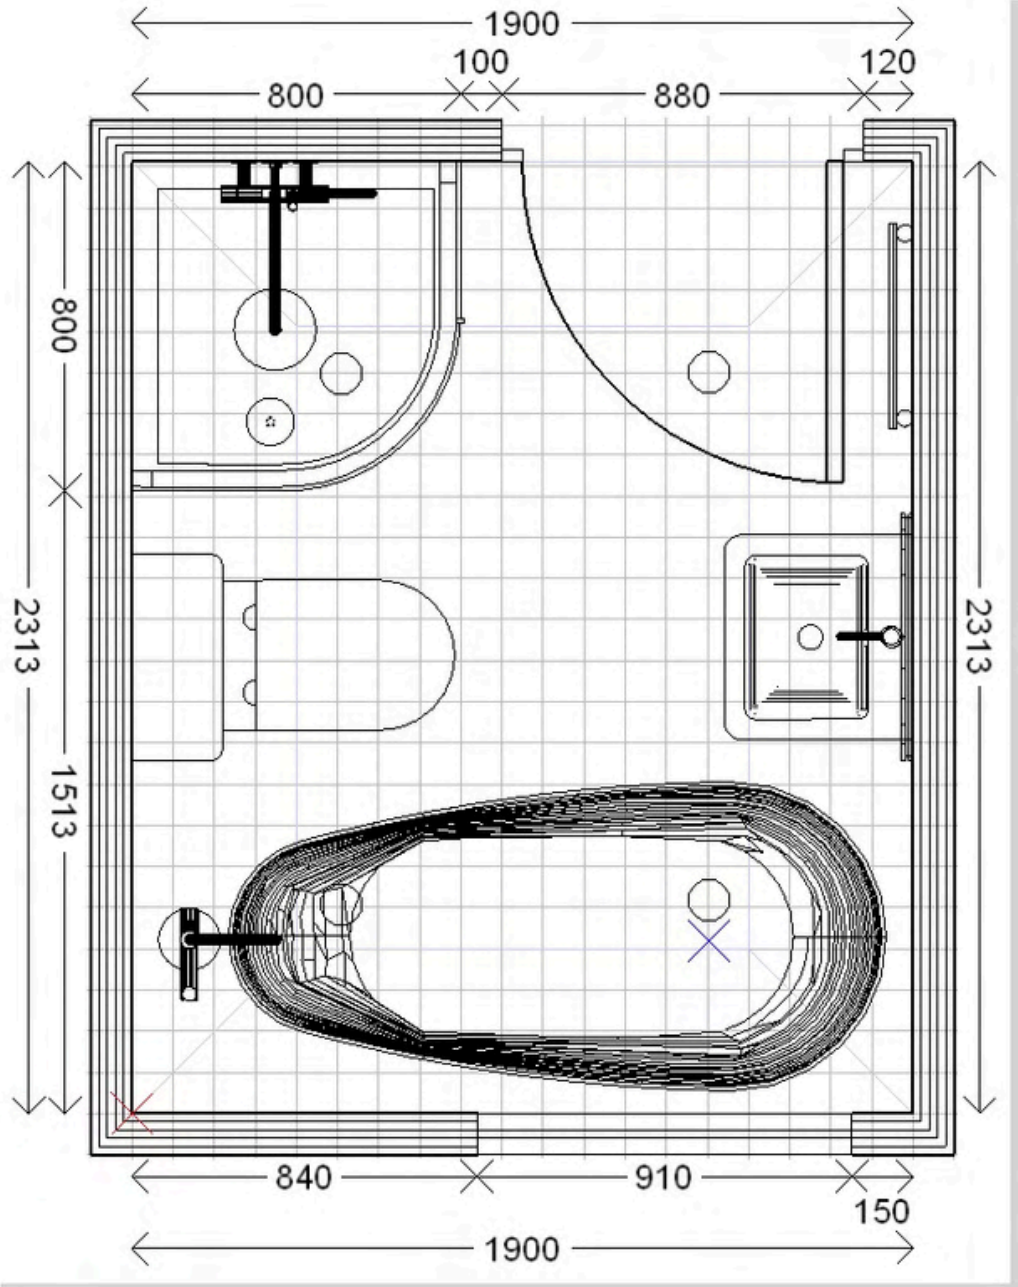

Gunmetal

Product Choices

Oracle Comfort Height Close Coupled Toilet with Soft Close Seat

Style: Comfort Height - Close Coupled

Size: H900 x W375 x D660 mm

Flush: 4.5L / 3L

Seat: Soft Close Seat

Guarantee: 25 Years

Main Bathroom

Main Bathroom

Main Bathroom

Main Bathroom

Main Bathroom

Main Bathroom

Product Choices

Banera Matt White Freestanding Double Ended Bath 1600x750mm

Size: L1600 x W750 x D600 mm

Material: Double Skinned Acrylic

Finish: Matt White

Guarantee: 25 Years

Includes: White Waste & Overflow

Product Choices

Ezra Chrome Floor Standing Bath Shower Mixer

Min Bar: 1.0
Colour: Chrome
Material: Brass
Waste: Not included
Guarantee: 10 Years

Size: L800 x W800 x H40 mm

Material: Acrylic Capped Stone Resin

Slip Resistance: Class C

Included: Shower Tray Only

Guarantee: 25 Years

Product Choices

90mm Brushed Gold Brass Shower Waste Cover

Finish: Brushed Gold