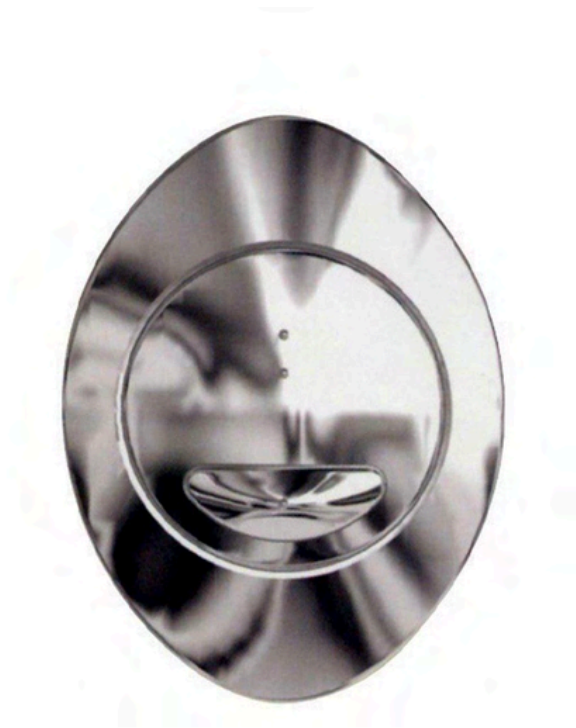

Cistern: Not included

Guarantee: 10 Years

Alternative Finish Options

Leached Oak

Product Choices

Atmosphere Concealed Cistern Dual flush with Bottom Entry Inlet

Dual Flush: 6L/ 3L

Size: H320 x W335 x D140mm

Flush Buttons: Not Included

Product Choices

Atmosphere Chrome Oval Dual Flush Button

Design: Dual Flush
Style: Push Button
Colour: Chrome
Ideal For: Back To Wall Toilet

Alternative Finish Options

Matt Black