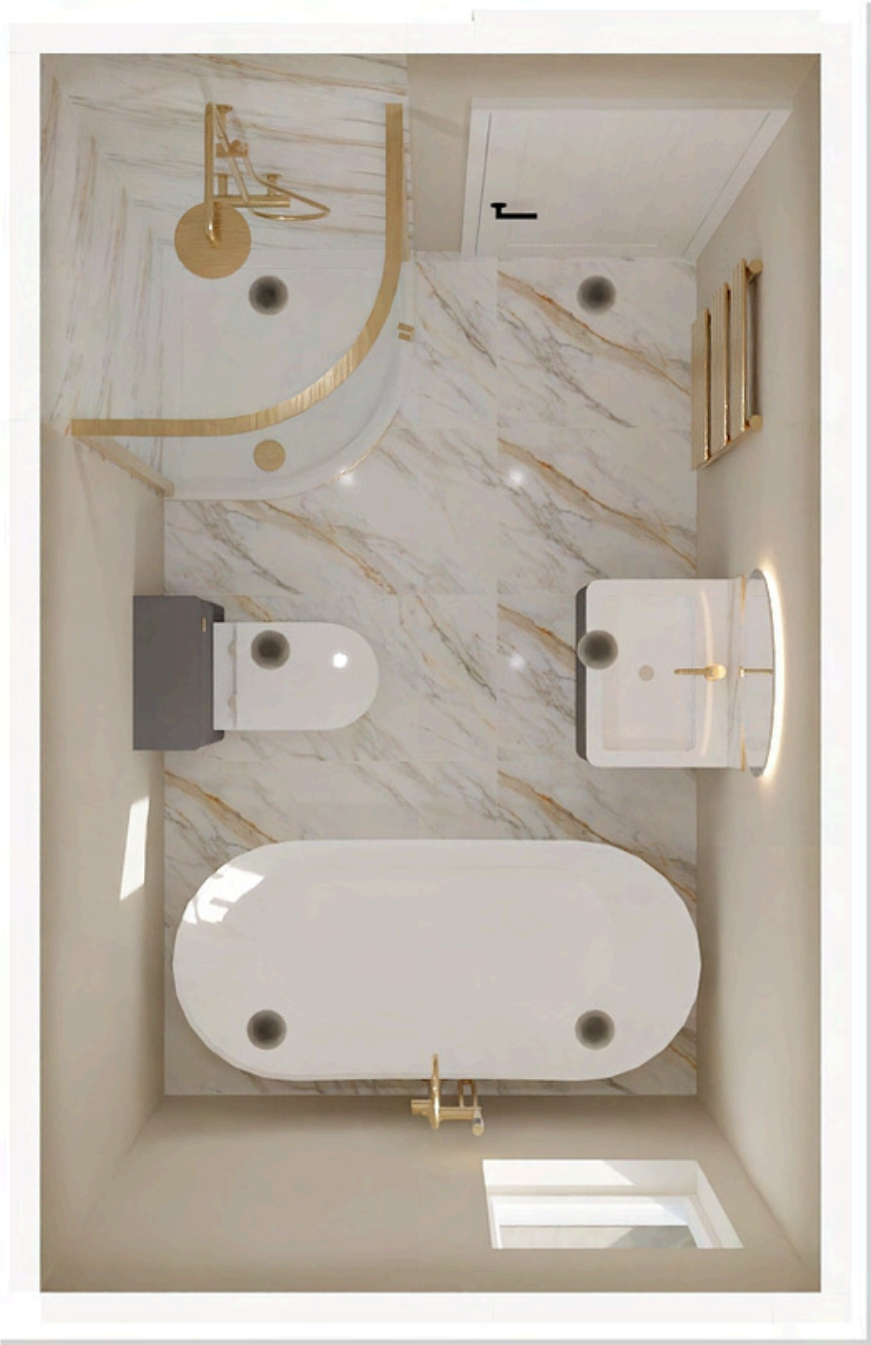

Gunmetal

Product Choices

Oracle Comfort Height Close Coupled Toilet with Soft Close Seat

Style: Comfort Height - Close Coupled

Size: H900 x W375 x D660 mm

Flush: 4.5L / 3L

Seat: Soft Close Seat

Guarantee: 25 Years

Main Bathroom

Main Bathroom

Main Bathroom

Main Bathroom

Main Bathroom

Main Bathroom

Product Choices

Prospera White Freestanding Double Ended Bath 1740x800mm

Size: L1740 x W800 x D740 mm
Material: Double Skinned Acrylic
Finish: Matt White
Guarantee: 25 Years
Includes: White Waste & Overflow

Elsina White Freestanding Acrylic Bath 1755x750mm

Double skinned acrylic design
Strong yet light
Improved heat retention
25 Year Guarantee
Includes: White waste & overflow

Product Choices

Ezra Chrome Floor Standing Bath Shower Mixer

Min Bar: 1.0
Colour: Chrome
Material: Brass
Waste: Not included
Guarantee: 10 Years

Alternative Finish Options

Matt Black

Brushed Gold

Brushed Nickel