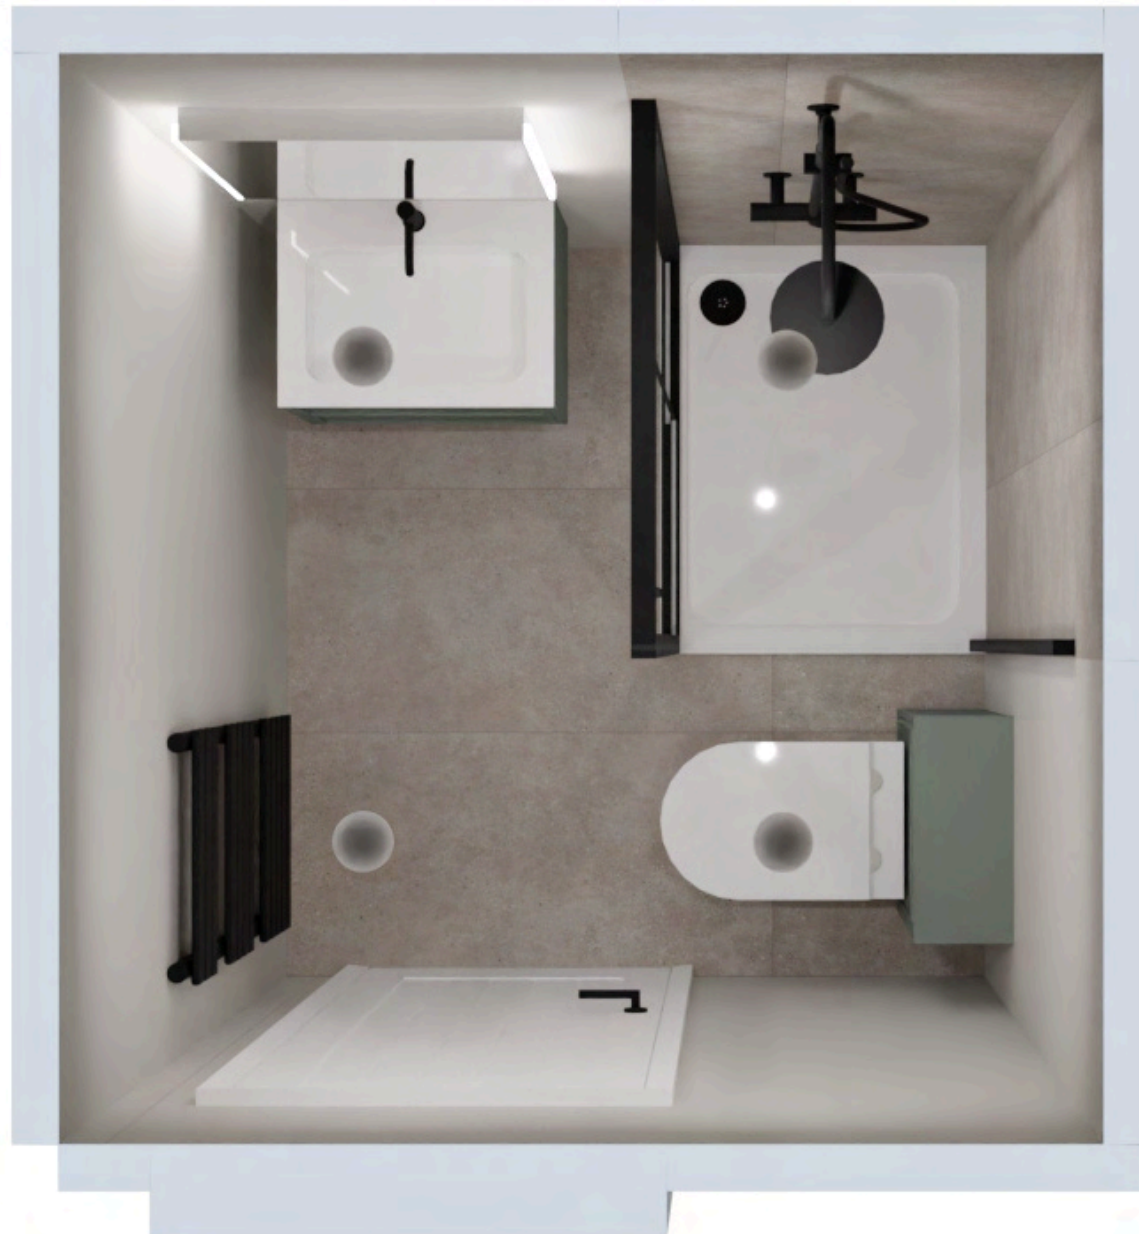

Size: L1740 x W800 x D740 mm
Material: Double Skinned Acrylic
Finish: Matt White
Guarantee: 25 Years
Includes: White Waste & Overflow

Elsina White Freestanding Acrylic Bath 1755x750mm

Double skinned acrylic design
Strong yet light
Improved heat retention
25 Year Guarantee
Includes: White waste & overflow

On/Off: Centre Touch Button

Guarantee: 10 Years

Product Choices

Cara Illuminated LED Mirror 650mm

Size: W650 x H700 x D65 mm

Orientation: Portrait

On/Off: Infra-red sensor

Sensor location: Bottom left

Light colour: White

Demister: Yes

Shaver socket: Yes

Ensuite

Ensuite

Ensuite

Ensuite

Ensuite

Ensuite

Product Choices

Ezra Chrome Round Thermostatic Shower Pack

Min Bar: 0.5
Colour: Chrome
Material: Brass
Height Adjustable: Yes
Guarantee: 10 Years

Alternative Finish Options

Matt Black

Brushed Gold

Brushed Nickel