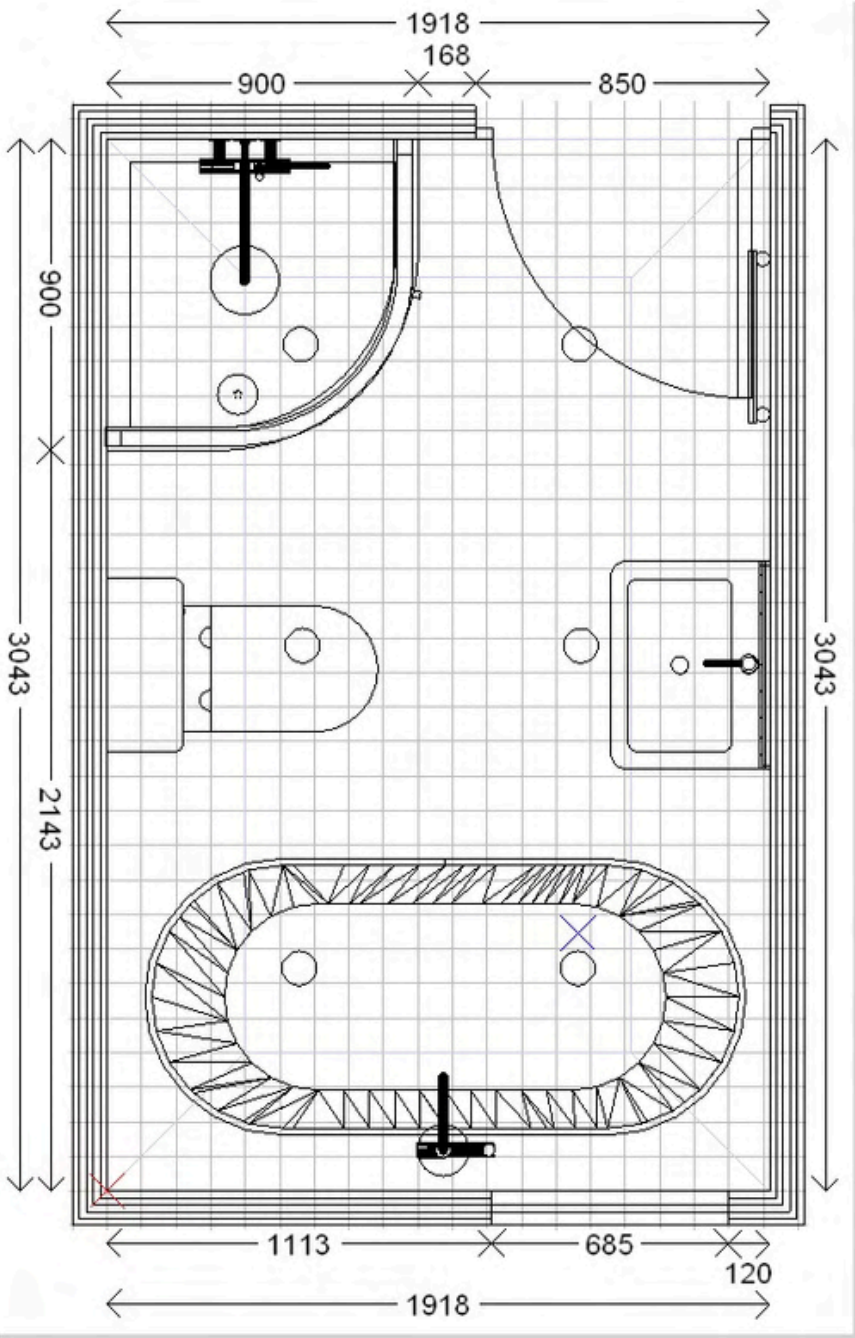

Main Bathroom