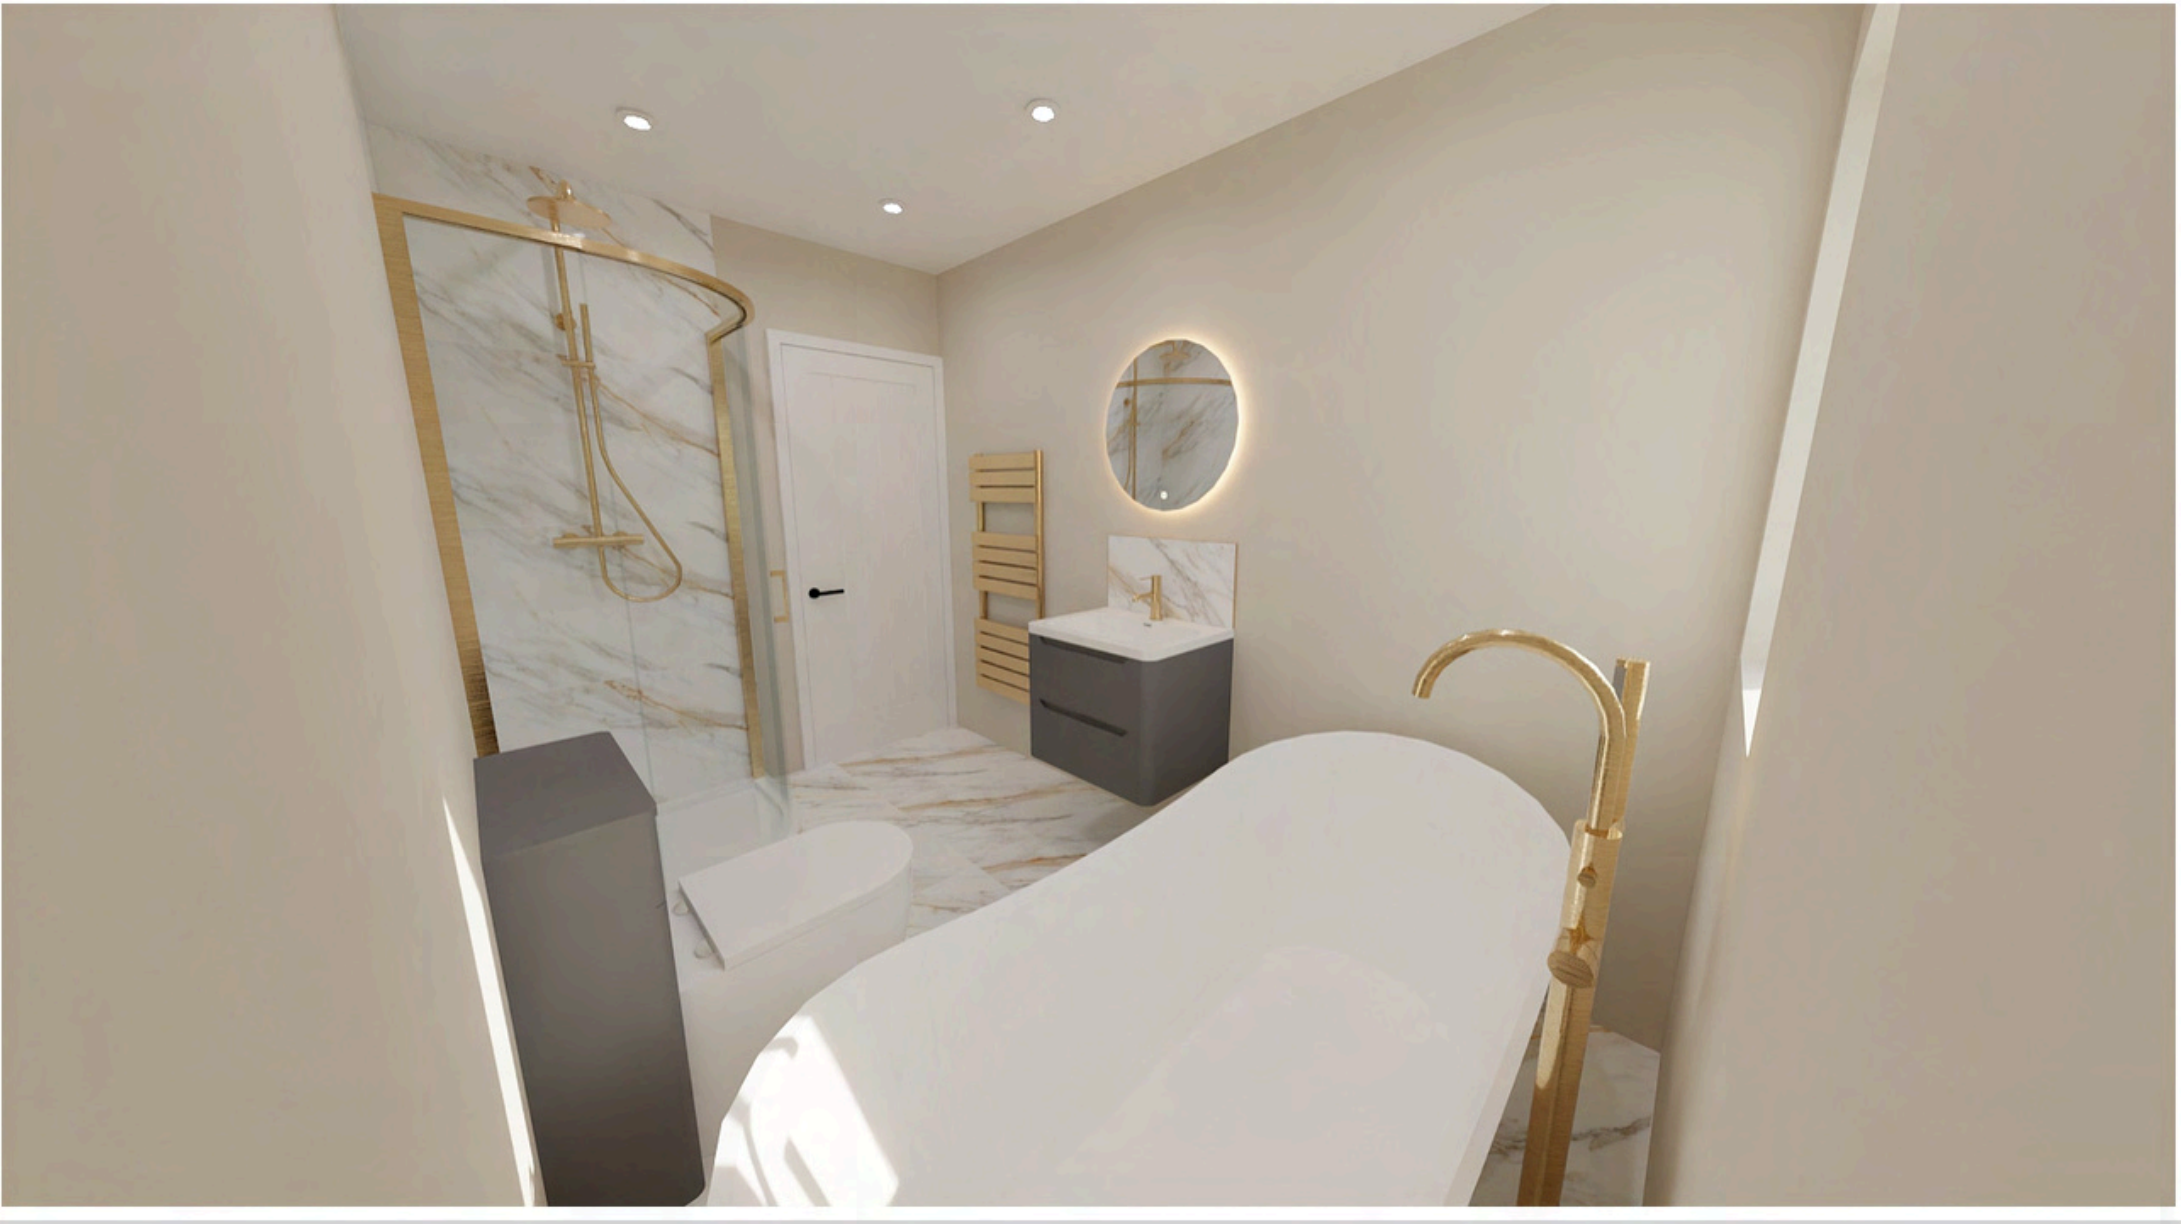

Gunmetal

Product Choices

Oracle Comfort Height Close Coupled Toilet with Soft Close Seat

Style: Comfort Height - Close Coupled

Size: H900 x W375 x D660 mm

Flush: 4.5L / 3L

Seat: Soft Close Seat

Guarantee: 25 Years

Main Bathroom

Main Bathroom

Main Bathroom

Main Bathroom

Main Bathroom

Main Bathroom

Product Choices

Prospera White Freestanding Double Ended Bath 1740x800mm

Size: L1740 x W800 x D740 mm
Material: Double Skinned Acrylic
Finish: Matt White
Guarantee: 25 Years
Includes: White Waste & Overflow

Elsina White Freestanding Acrylic Bath 1755x750mm

Double skinned acrylic design
Strong yet light
Improved heat retention
25 Year Guarantee
Includes: White waste & overflow