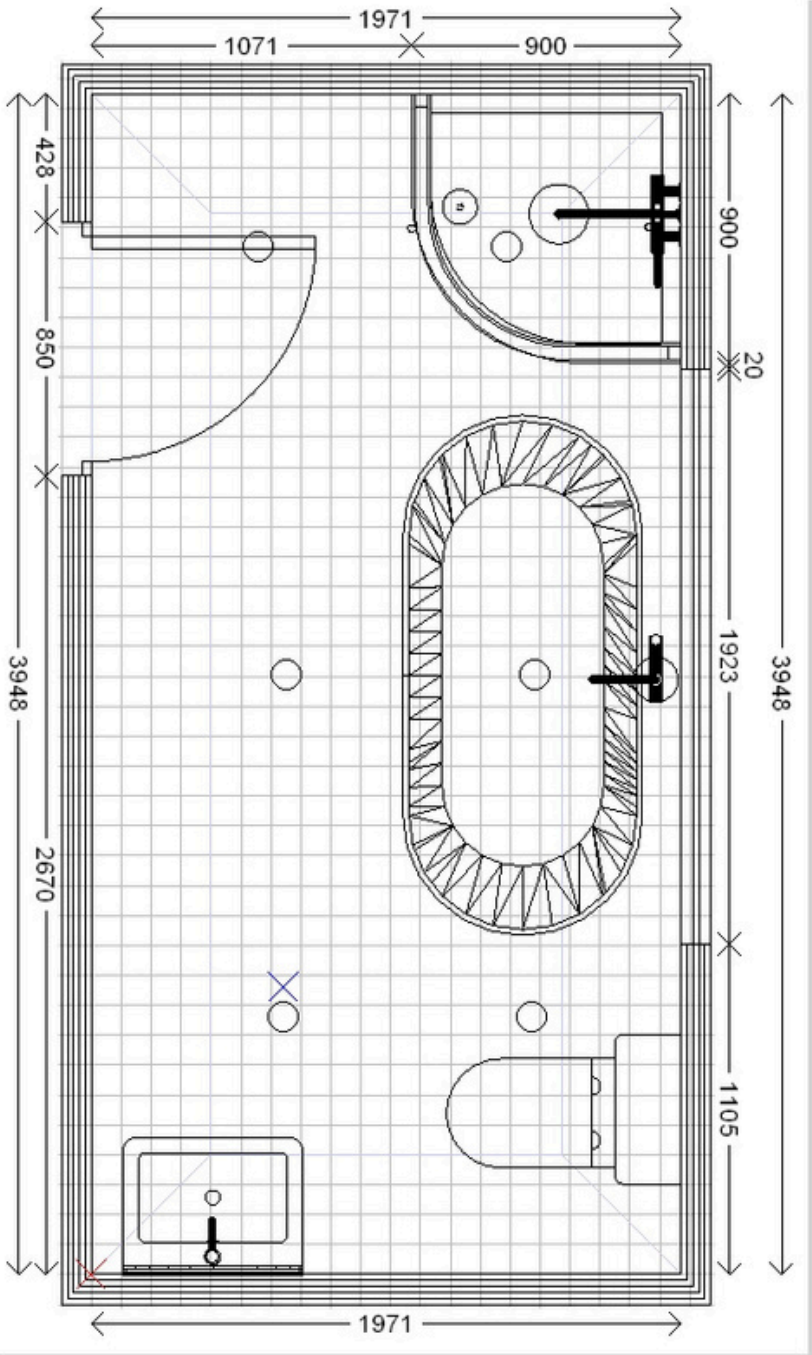

Oracle Comfort Height Close Coupled Toilet with Soft Close Seat

Style: Comfort Height - Close Coupled

Size: H900 x W375 x D660 mm

Flush: 4.5L / 3L

Seat: Soft Close Seat

Guarantee: 25 Years

Main Bathroom

Main Bathroom

Main Bathroom

Main Bathroom

Main Bathroom

Main Bathroom

Product Choices

Prospera White Freestanding Double Ended Bath 1740x800mm

Size: L1740 x W800 x D740 mm
Material: Double Skinned Acrylic
Finish: Matt White
Guarantee: 25 Years
Includes: White Waste & Overflow

Low Profile Quadrant Anti-Slip Shower Tray 900x900mm

Size: L900 x W900 x H40 mm

Material: Acrylic Capped Stone Resin

Slip Resistance: Class C

Included: Shower Tray Only

Guarantee: 25 Years

Product Choices

90mm Brushed Gold Brass Shower Waste Cover