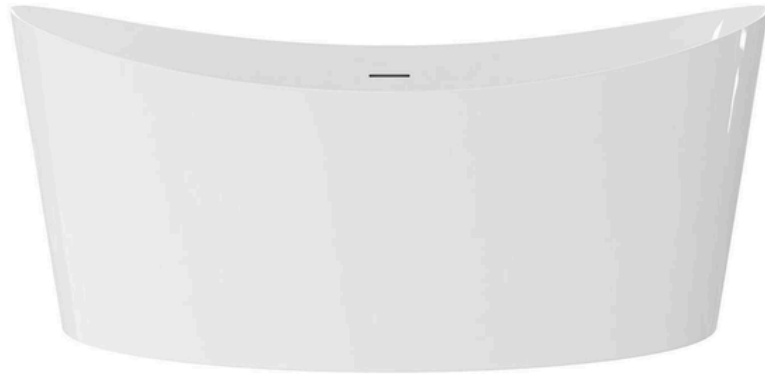

Main Bathroom

Main Bathroom

Main Bathroom

Main Bathroom

Product Choices

Prospera White Freestanding Double Ended Bath 1740x800mm

Size: L1740 x W800 x D740 mm
Material: Double Skinned Acrylic
Finish: Matt White
Guarantee: 25 Years
Includes: White Waste & Overflow

Elsina White Freestanding Acrylic Bath 1755x750mm

Double skinned acrylic design
Strong yet light
Improved heat retention
25 Year Guarantee
Includes: White waste & overflow

Product Choices

Ezra Chrome Floor Standing Bath Shower Mixer