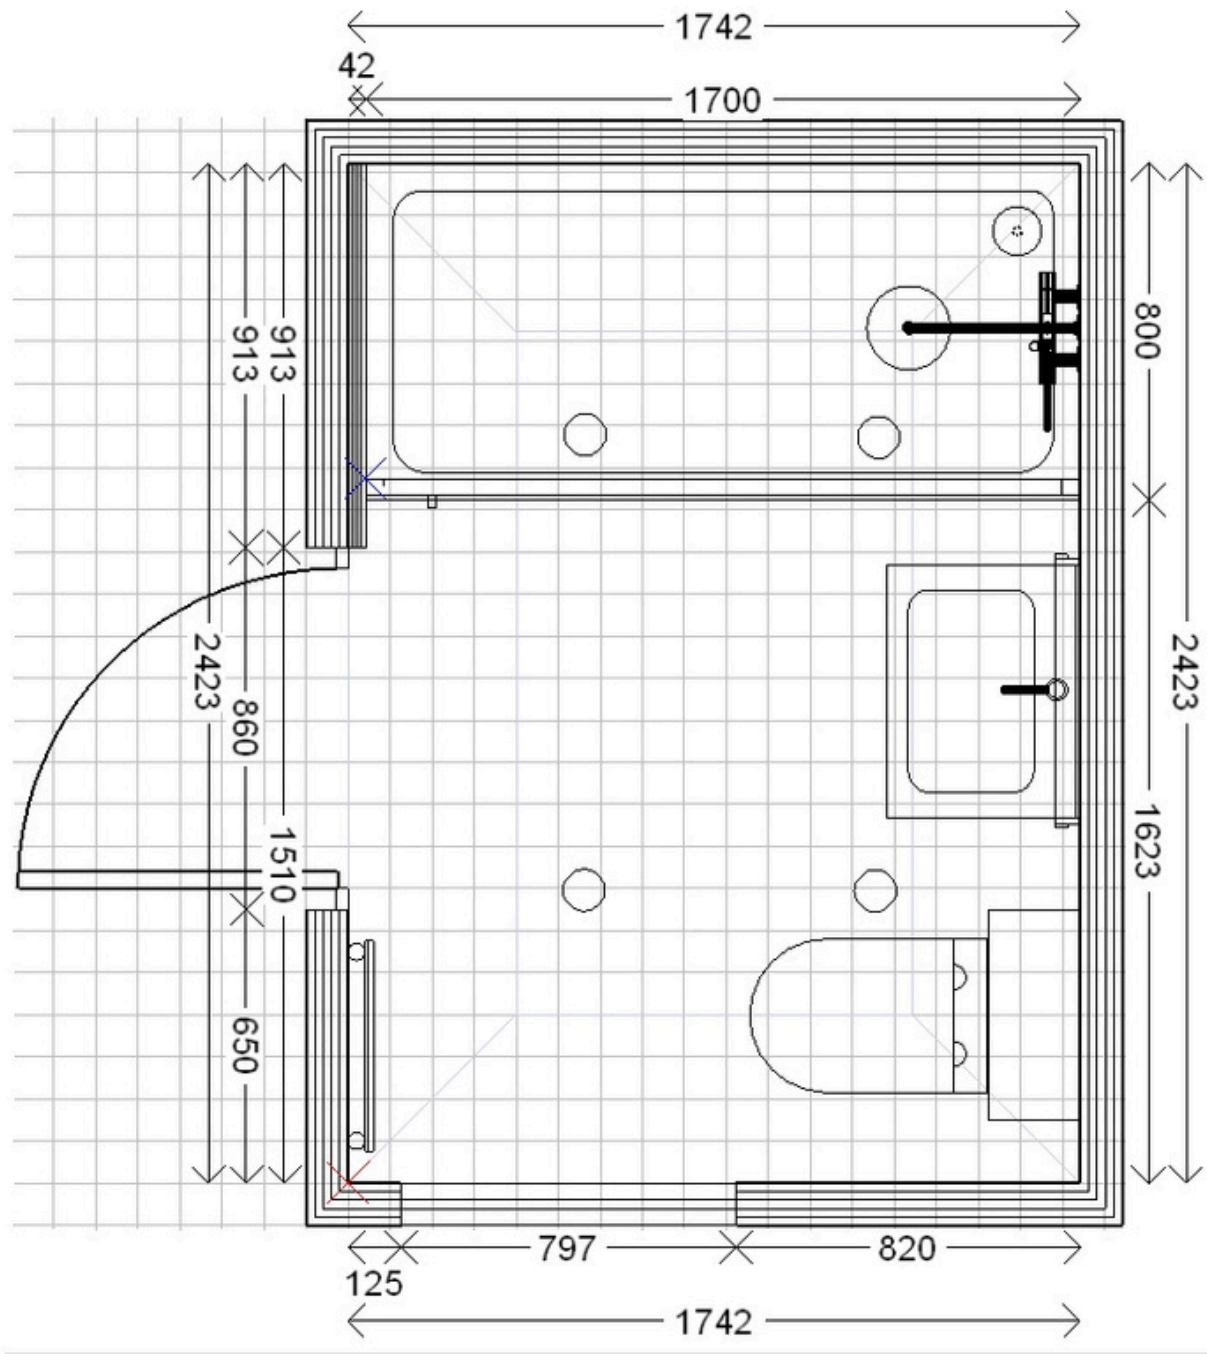

Oracle Comfort Height Close Coupled Toilet with Soft Close Seat

Style: Comfort Height - Close Coupled

Size: H900 x W375 x D660 mm

Flush: 4.5L / 3L

Seat: Soft Close Seat

Guarantee: 25 Years

Main Bathroom

Main Bathroom

Main Bathroom

Main Bathroom

Main Bathroom

Main Bathroom

Product Choices

Prospera White Freestanding Double Ended Bath 1740x800mm

Size: L1740 x W800 x D740 mm
Material: Double Skinned Acrylic
Finish: Matt White
Guarantee: 25 Years
Includes: White Waste & Overflow

Low Profile Quadrant Anti-Slip Shower Tray 900x900mm

Size: L900 x W900 x H40 mm

Material: Acrylic Capped Stone Resin

Slip Resistance: Class C

Included: Shower Tray Only

Guarantee: 25 Years

Product Choices

90mm Brushed Gold Brass Shower Waste Cover

Size: W650 x H700 x D65 mm

Orientation: Portrait

On/Off: Infra-red sensor

Sensor location: Bottom left

Light colour: White

Demister: Yes

Shaver socket: Yes

Ensuite