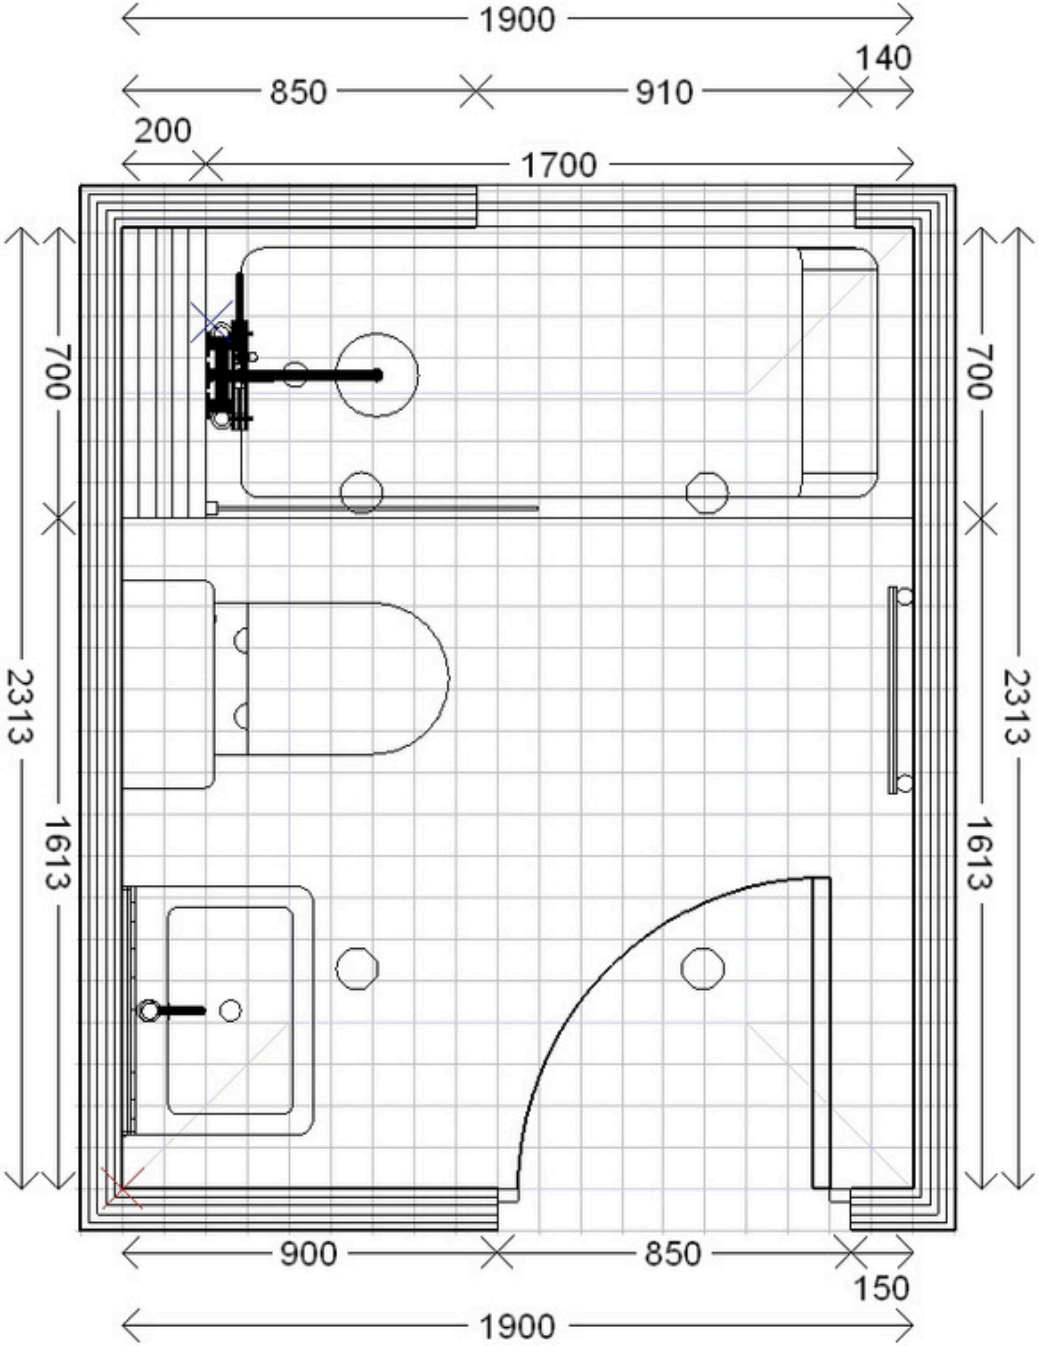

Oracle Comfort Height Close Coupled Toilet with Soft Close Seat

Style: Comfort Height - Close Coupled

Size: H900 x W375 x D660 mm

Flush: 4.5L / 3L

Seat: Soft Close Seat

Guarantee: 25 Years

Main Bathroom

Main Bathroom

Main Bathroom

Main Bathroom

Main Bathroom

Main Bathroom

Product Choices

Apollo Super Strong Acrylic Single Ended Bath 1700x700mm

Size: L1700 x W700 x H430
Material: Super Strong Acrylic
Taps & Waste: No Tap Holes
Guarantee: 25 Years
Pre Drilled tap Holes: 0