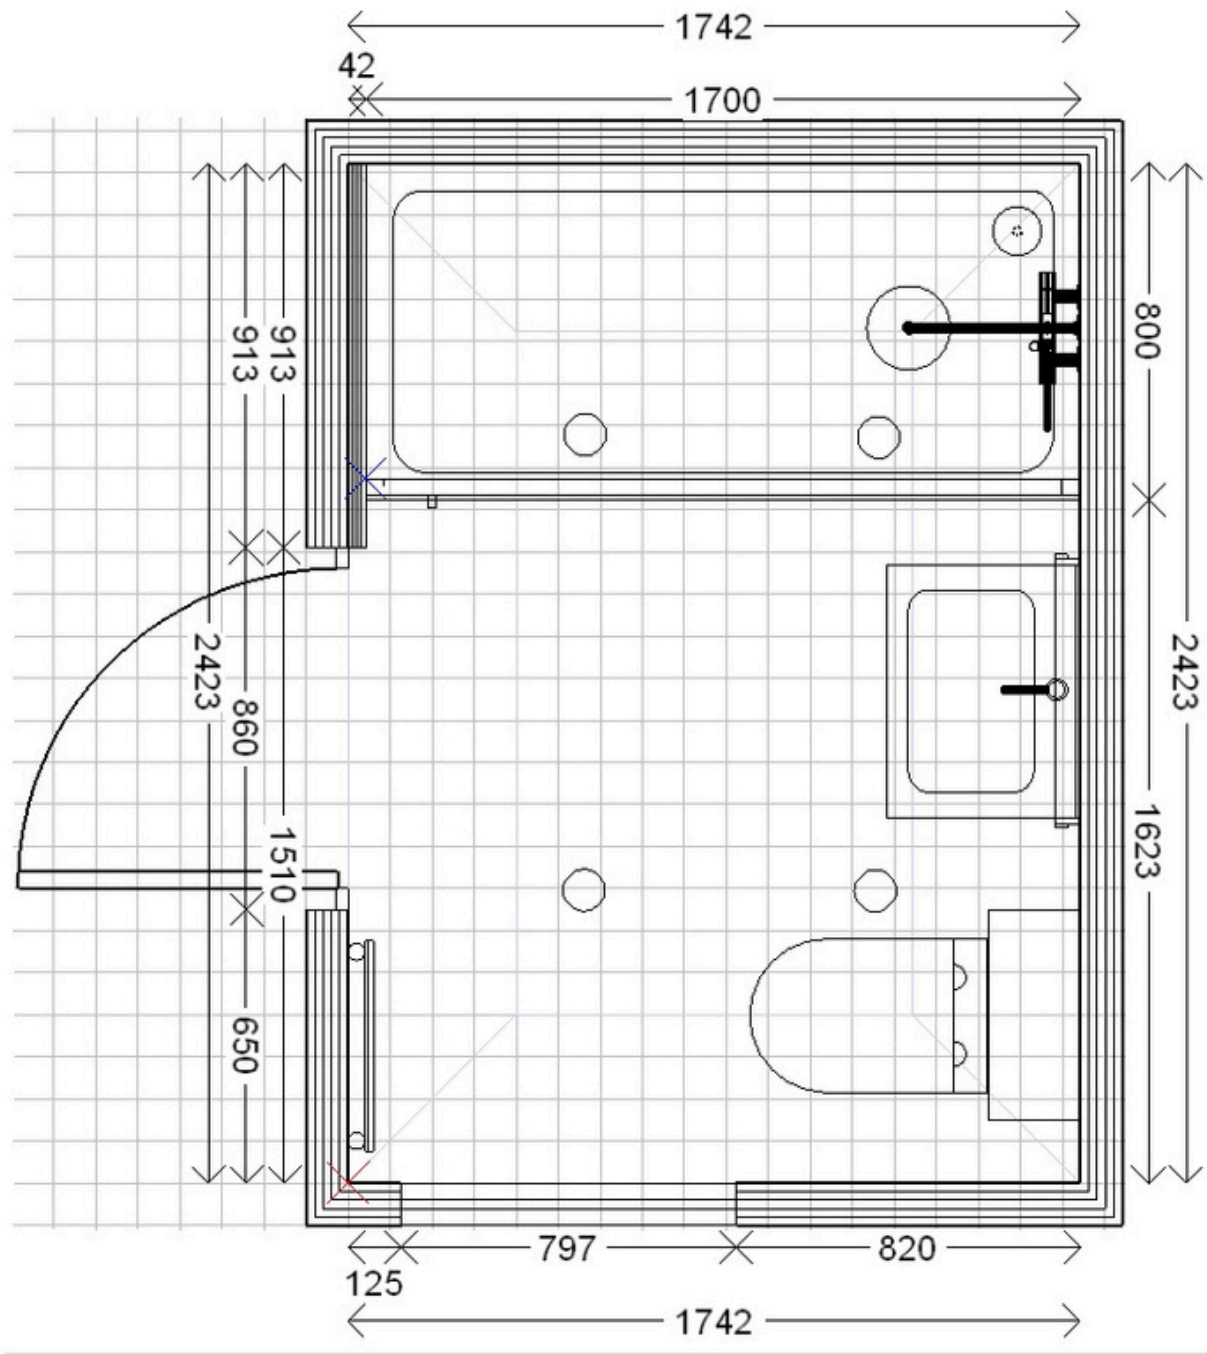

Oracle Comfort Height Close Coupled Toilet with Soft Close Seat

Style: Comfort Height - Close Coupled

Size: H900 x W375 x D660 mm

Flush: 4.5L / 3L

Seat: Soft Close Seat

Guarantee: 25 Years

Main Bathroom

Main Bathroom

Product Choices

Fiesta Round Backlit LED Mirror 600x600mm

Size: 600mm x 600mm

Light Colour: Cool & Warm White

On/Off: Centre Touch Button

Guarantee: 10 Years

Product Choices

Cara Illuminated LED Mirror 650mm

Size: W650 x H700 x D65 mm

Orientation: Portrait

On/Off: Infra-red sensor

Sensor location: Bottom left

Light colour: White

Demister: Yes

Shaver socket: Yes

Ensuite

Size: W800xD1700mm

Slim design

45mm High

Material: Strong stone resin

Waste: Not included

Product Choices

90mm Brushed Gold Brass Shower Waste Cover

Finish: Brushed Gold