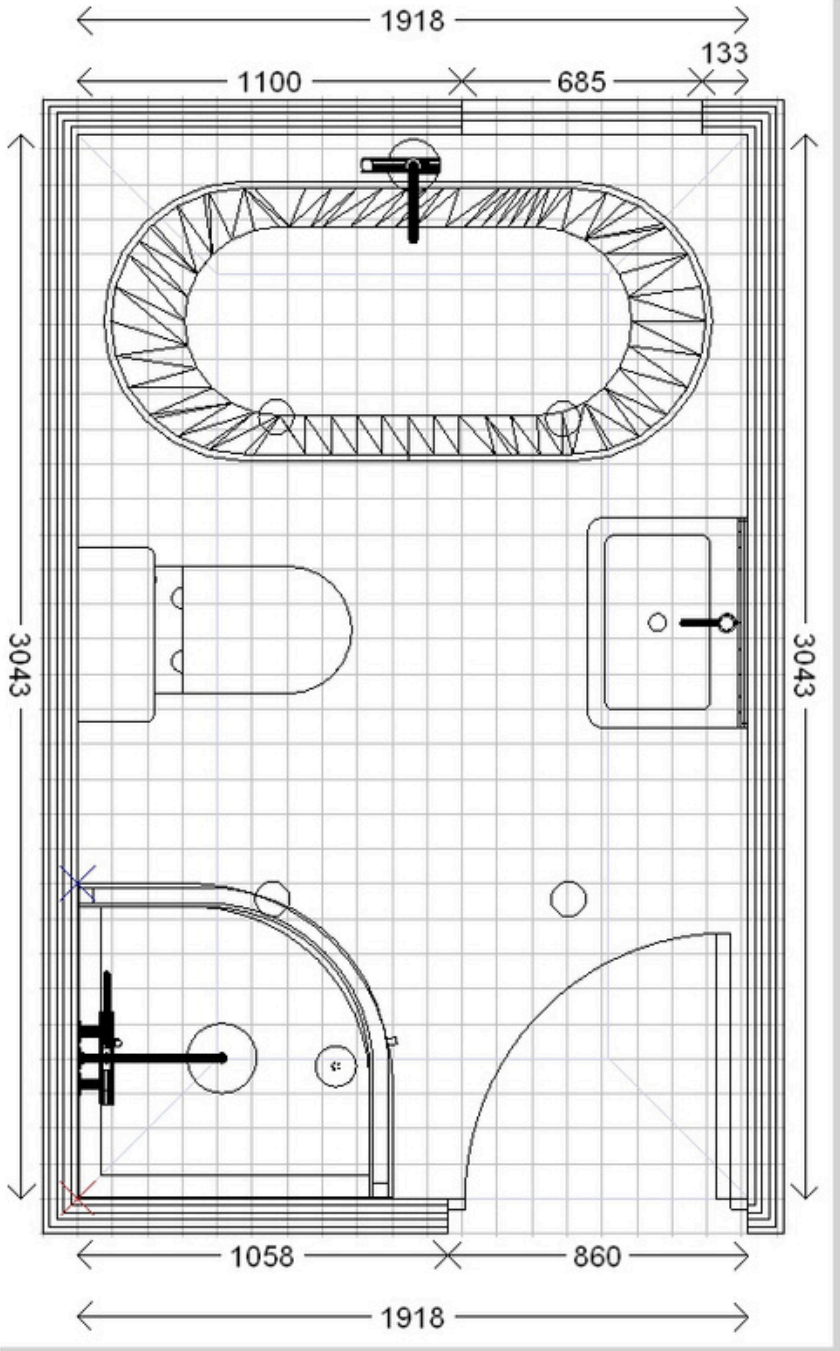

Main Bathroom