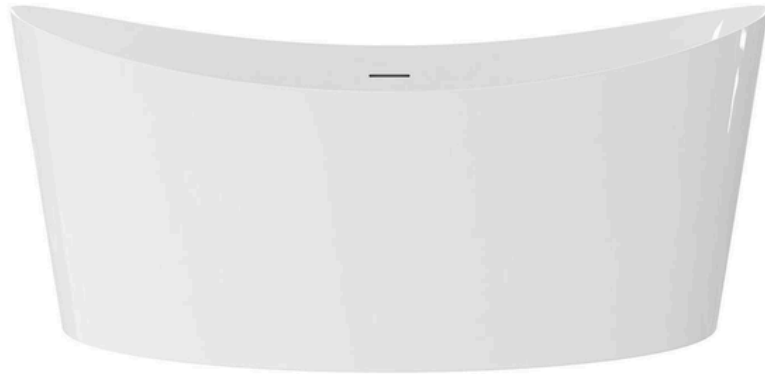

Product Choices

Prospera White Freestanding Double Ended Bath 1740x800mm

Size: L1740 x W800 x D740 mm
Material: Double Skinned Acrylic
Finish: Matt White
Guarantee: 25 Years
Includes: White Waste & Overflow