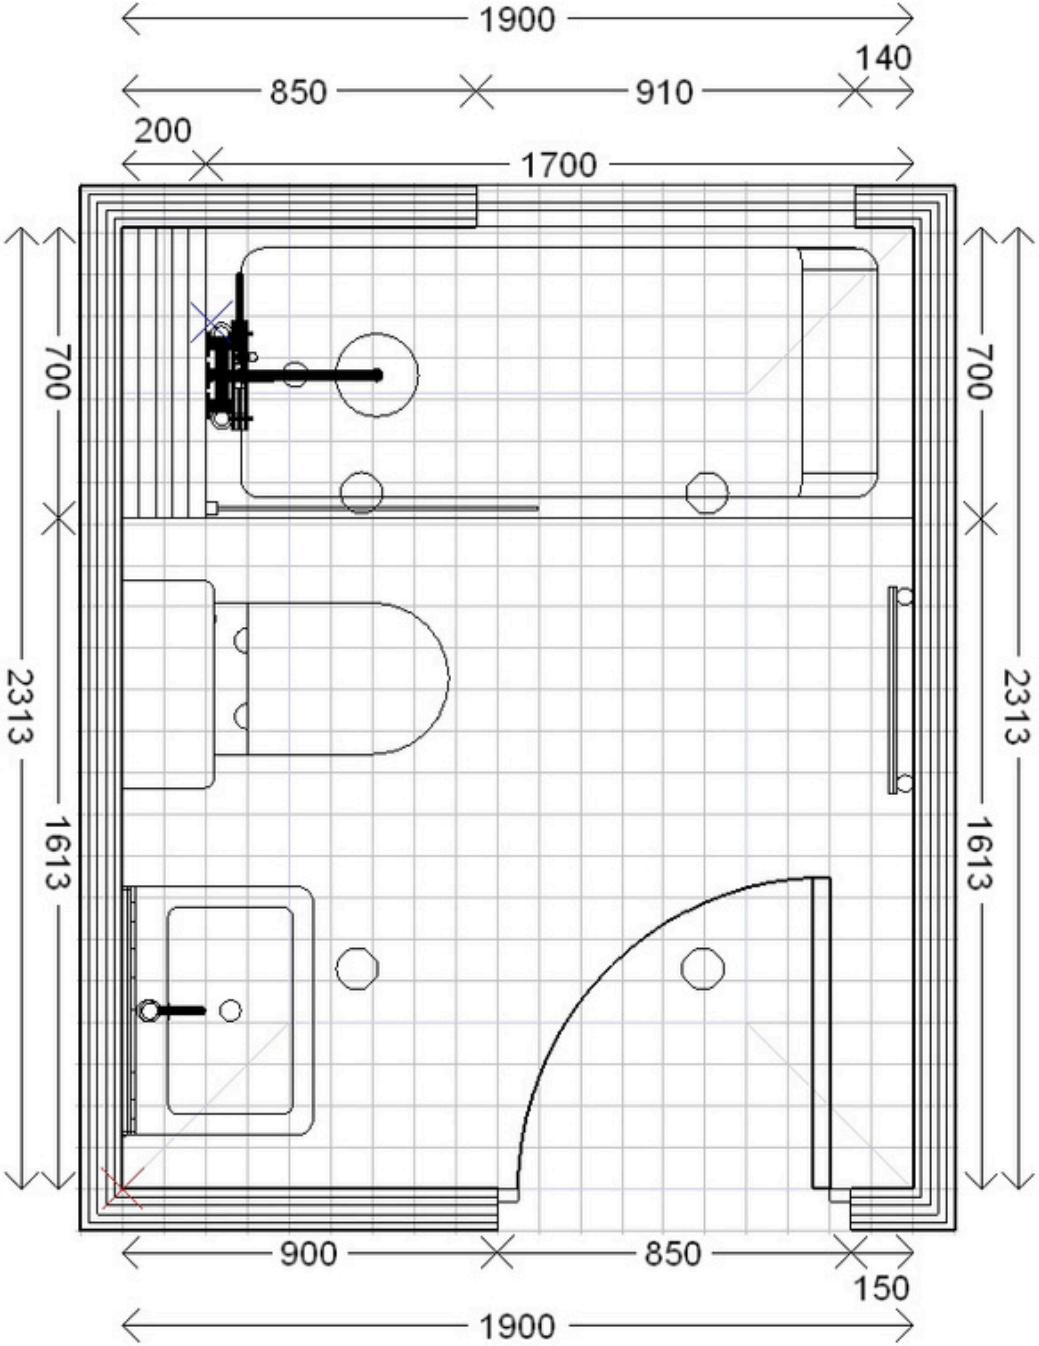

Main Bathroom